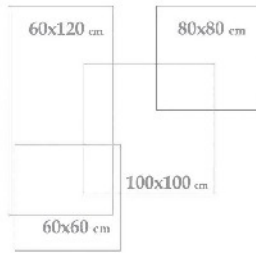

80x80 cm

100x100 cm

60x60 cm

Betoni gray Matt
100x100x1.2 cm - 40"x40"x0.47"

1 Face

Betoni gray Matt
100x100x1.2 cm - 40"x40"x0.47"

Haika 100x100

40" x 40"

COLOR: Brown
POLISHED

Applicable Sizes

Haika Brown Polish
100x100x1.2 cm - 40"x40"x0.47"

2 Face

1Color

Haika Brown Polish
100x100x1.2 cm - 40"x40"x0.47"

Laster 100x100

40" x 40"

COLOR: Bony
POLISHED

Applicable Sizes

Laster Bony Polish
100x100x1.2 cm - 40"x40"x0.47"

3 Face

1 Color

Laster Bony Polish
100x100x1.2 cm - 40"x40"x0.47"

Manella 100x100

40" x 40"

COLOR: White
POLISHED

Applicable Sizes

Nilee White Polish
100x100x1.2 cm - 40"x40"x0.47"

2 Face

1 Color

Nilee White Polish
100x100x1.2 cm - 40"x40"x0.47"

Paola

100x100
40" x 40"