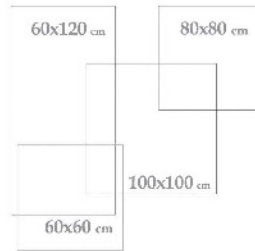

Nevada Gray Matt

80x80x1.2 cm - 32"x32"x0.47"

Nevada Bony Matt

80x80x1.2 cm - 32"x32"x0.47"

2 Face 2 Color

Nevada Gray Matt
80x80x1.2 cm - 32"x32"x0.47"

North

80x80
32" x 32"

COLOR: White
POLISHED

Applicable Sizes

North White Full Polish
80x80x1.2 cm - 32"x32"x0.47"

3 Face 1 Color

North White Full Polish
80x80x1.2 cm - 32"x32"x0.47"

Shilda

80x80
32"x32"

COLOR: Light Gray

MATT

Applicable Sizes

Shilda Light Gray Matt
80x80x1.2 cm - 32"x32"x0.47"

3 Face 1 Color

Shilda Light Gray Matt
80x80x1.2 cm - 32"x32"x0.47"

Tiana

80x80
32" x 32"

COLOR: Beige
POLISHED