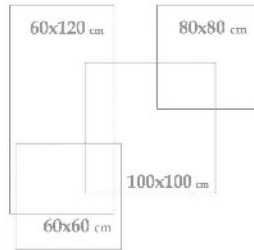

Riveria Bony MATT

Carla Light Gray POLISH

Agma Bony POLISH

Merdosa Gray MATT

Carla Cream POLISH

Parla Cream POLISH

Applicable Sizes

Adrina Beige Glossy
80x80x1.2 cm - 32"x32"x0.47"