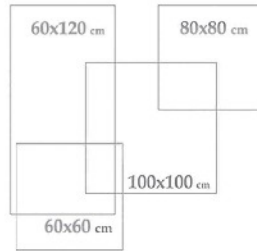

Applicable Sizes

Astro Bony Polish
60x120x1.2 cm - 24"x48"x0.47"

3 Face

1 Color

Astro Bony Polish
60x120x1.2 cm - 24"x48"x0.47"

Blanco

60x120
24" x 48"

COLOR: Bony
POLISHED

Applicable Sizes

Blanco Bony Polish
60x120x1.2 cm - 24"x48"x0.47"

3 Face

1 Color

Blanco Bony Polish
60x120x1.2 cm - 24"x48"x0.47"

Ice Berg 60x120

24"x48"

COLOR: Bony
POLISHED

Applicable Sizes

Iceberg Bony Polish
60x120x1.2 cm - 24"x48"x0.47"

2 Face

1 Color

Iceberg Bony Polish
60x120x1.2 cm - 24"x48"x0.47"

Kayla

60x120
24"x48"

COLOR: White
POLISHED

Applicable Sizes

Kayla White Polish
60x120x1.2 cm - 24"x48"x0.47"

3 Face

1 Color

Kayla White Polish
60x120x1.2 cm - 24"x48"x0.47"

Avangard 60x120

24"x48"

COLOR: Metallic