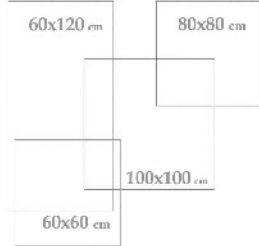

COLOR: Cream
POLISHED

Applicable Sizes

Paola Cream Polish
100x100x1.2 cm - 40"x40"x0.47"

2 Face

1 Color

Paola Cream Polish
100x100x1.2 cm - 40"x40"x0.47"

Scut

100x100
40" x 40"

Applicable Sizes

Astro Bony Polish
60x120x1.2 cm - 24"x48"x0.47"

3 Face

1 Color

Astro Bony Polish
60x120x1.2 cm - 24"x48"x0.47"

Blanco

60x120
24" x 48"

COLOR: Bony
POLISHED

Applicable Sizes

Blanco Bony Polish
60x120x1.2 cm - 24"x48"x0.47"

3 Face

1 Color

Blanco Bony Polish
60x120x1.2 cm - 24"x48"x0.47"

Ice Berg 60x120

24"x48"

COLOR: Bony
POLISHED

Applicable Sizes

Iceberg Bony Polish
60x120x1.2 cm - 24"x48"x0.47"

2 Face

1 Color

Iceberg Bony Polish
60x120x1.2 cm - 24"x48"x0.47"

Kayla

60x120
24"x48"

COLOR: White
POLISHED