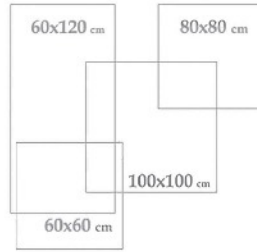

Applicable Sizes

Iceberg Bony Polish
60x120x1.2 cm - 24"x48"x0.47"

2 Face

1 Color

Iceberg Bony Polish
60x120x1.2 cm - 24"x48"x0.47"

Kayla

60x120
24"x48"

COLOR: White
POLISHED

Applicable Sizes

Kayla White Polish
60x120x1.2 cm - 24"x48"x0.47"

3 Face

1 Color

Kayla White Polish
60x120x1.2 cm - 24"x48"x0.47"

Avangard 60x120

24"x48"

COLOR: Metallic

MATT

Applicable Sizes

Avangard Metallic Matt
60x120x1.2 cm - 24"x48"x0.47"

Avangard Copper Matt
60x120x1.1 cm - 24"x48"x0.47"

3 Face

2 Color

Avangard Metallic Matt
60x120x1.2 cm - 24"x48"x0.47"

Fidenza 60x120

24" x 48"

COLOR: Light beige

MATT

Applicable Sizes

Fidenza Light Beige Matt
60x120x1.2 cm - 24"x48"x0.47"

3 Face

4 Color

Fidenza Beige Matt
60x120x1.2 cm - 24"x48"x0.47"