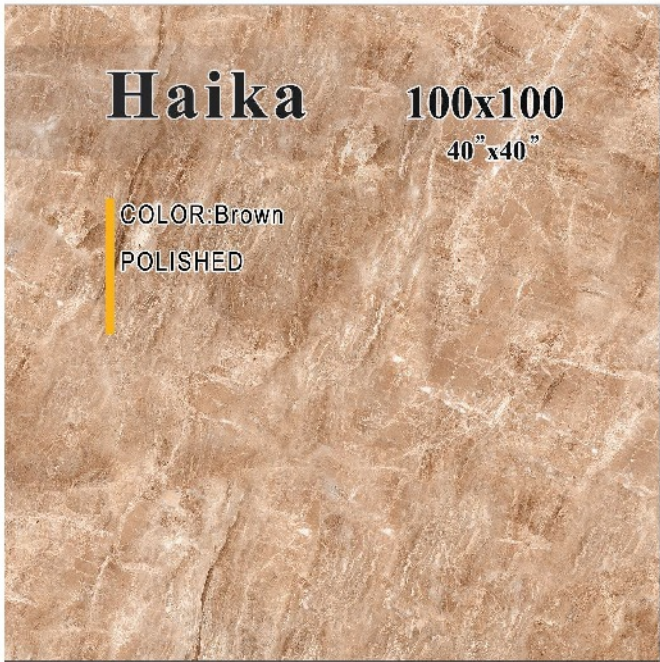

Haika 100x100

40" x 40"

COLOR: Brown
POLISHED