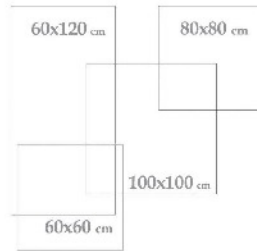

COLOR: White
POLISHED

Applicable Sizes

North White Full Polish
80x80x1.2 cm - 32"x32"x0.47"

3 Face 1 Color

North White Full Polish
80x80x1.2 cm - 32"x32"x0.47"

Shilda

80x80
32"x32"

COLOR: Light Gray

MATT

Applicable Sizes

Shilda Light Gray Matt
80x80x1.2 cm - 32"x32"x0.47"

3 Face 1 Color

Shilda Light Gray Matt
80x80x1.2 cm - 32"x32"x0.47"

Tiana

80x80
32" x 32"

COLOR: Beige
POLISHED

Applicable Sizes

Tiana Beige Full Polish
80x80x1.2 cm - 32"x32"x0.47"

Tiana Bony Full Polish
80x80x1.2 cm - 32"x32"x0.47"

1 Face 2 Color

Tiana Bony Full Polish
80x80x1.2 cm - 32"x32"x0.47"

PORCELAIN TILE COLLECTION 80x80_{cm} 32"x32"