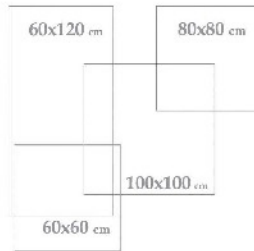

80x80 cm

100x100 cm

60x60 cm

Betoni gray Matt
100x100x1.2 cm - 40"x40"x0.47"

1 Face

Betoni gray Matt
100x100x1.2 cm - 40"x40"x0.47"

Haika 100x100

40" x 40"

COLOR: Brown
POLISHED

Applicable Sizes

Haika Brown Polish
100x100x1.2 cm - 40"x40"x0.47"

2 Face

1Color

Haika Brown Polish
100x100x1.2 cm - 40"x40"x0.47"

Laster 100x100

40" x 40"

COLOR: Bony
POLISHED

Applicable Sizes

Laster Bony Polish
100x100x1.2 cm - 40"x40"x0.47"

3 Face

1 Color

Laster Bony Polish
100x100x1.2 cm - 40"x40"x0.47"

Manella 100x100

40" x 40"

COLOR: White
POLISHED

Applicable Sizes

Nilee White Polish
100x100x1.2 cm - 40"x40"x0.47"

2 Face

1 Color

Nilee White Polish
100x100x1.2 cm - 40"x40"x0.47"

Paola

100x100
40" x 40"