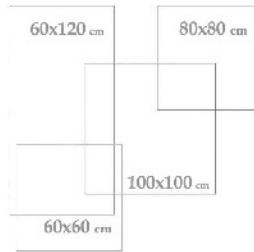

Calista

60x60
24" x 24"

COLOR: Cream
Glossy

Applicable Sizes