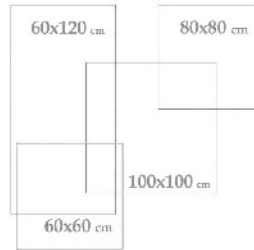

Graysun 60x60

24" x 24"

COLOR: Bony
Glossy

Applicable Sizes