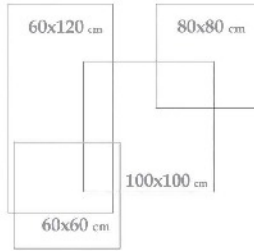

COLOR: Cream
POLISHED

Applicable Sizes

Paola Cream Polish
100x100x1.2 cm - 40"x40"x0.47"

2 Face

1 Color

Paola Cream Polish
100x100x1.2 cm - 40"x40"x0.47"

Scut

100x100
40" x 40"

kabon 100 x100 60x120 80x80

-  Polished
-  Digital Inkjet Print
-  Indoor outdoor
-  Wall & Floor Tile
-  Porcelain

Kabon White Full Polish
80x80x1.2 cm - 32"x32"x0.47"

Astro

60x120
24" x 48"

COLOR: Bony
POLISHED

Applicable Sizes

Astro Bony Polish
60x120x1.2 cm - 24"x48"x0.47"

3 Face

1 Color

Astro Bony Polish
60x120x1.2 cm - 24"x48"x0.47"

Blanco

60x120
24" x 48"

COLOR: Bony
POLISHED