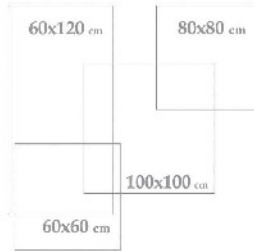

COLOR: Cream
POLISHED

Applicable Sizes

Paola Cream Polish
100x100x1.2 cm - 40"x40"x0.47"

2 Face

1 Color

Paola Cream Polish
100x100x1.2 cm - 40"x40"x0.47"

Scut

100x100
40" x 40"

40" x 40"

COLOR: Cream

POLISHED

Applicable Sizes

Tiana Cream Polish
100x100x1.2 cm - 40"x40"x0.47"

1 Face

1 Color

Tiana Cream Polish
100x100x1.2 cm - 40"x40"x0.47"

Viper

100x100
40"x40"

COLOR: Gray
POLISHED

Applicable Sizes

Viper Gray Polished
100x100x1.2 cm - 40"x40"x0.47"

3 Face

1 Color

Viper Gray Polished
100x100x1.2 cm - 40"x40"x0.47"

-  Polished
-  Digital Inkjet Print
-  Indoor/Outdoor
-  Wall & Floor Tile
-  Porcelain

Velz

100x100
40" x 40"

COLOR: Cream
MATT

Applicable Sizes

Velz Cream Matt
100x100x1.2 cm - 40"x40"x0.47"

1 Face

1 Color