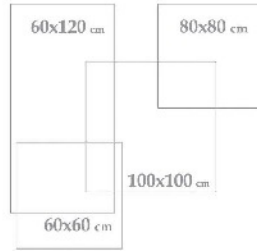

Mallorca Gray Matt
80x80x1.2 cm - 32"x32"x0.47"

4 Face 2 Color 1 Decor

Mallorca Gray Matt
80x80x1.2 cm - 32"x32"x0.47"

Nevada

80x80
32"x32"

COLOR: Gray

MATT

Applicable Sizes

Nevada Gray Matt

80x80x1.2 cm - 32"x32"x0.47"

Nevada Bony Matt

80x80x1.2 cm - 32"x32"x0.47"

2 Face 2 Color

Nevada Gray Matt
80x80x1.2 cm - 32"x32"x0.47"

North

80x80
32" x 32"

COLOR: White
POLISHED

Applicable Sizes

North White Full Polish
80x80x1.2 cm - 32"x32"x0.47"

3 Face 1 Color

North White Full Polish
80x80x1.2 cm - 32"x32"x0.47"

Shilda

80x80
32"x32"

COLOR: Light Gray