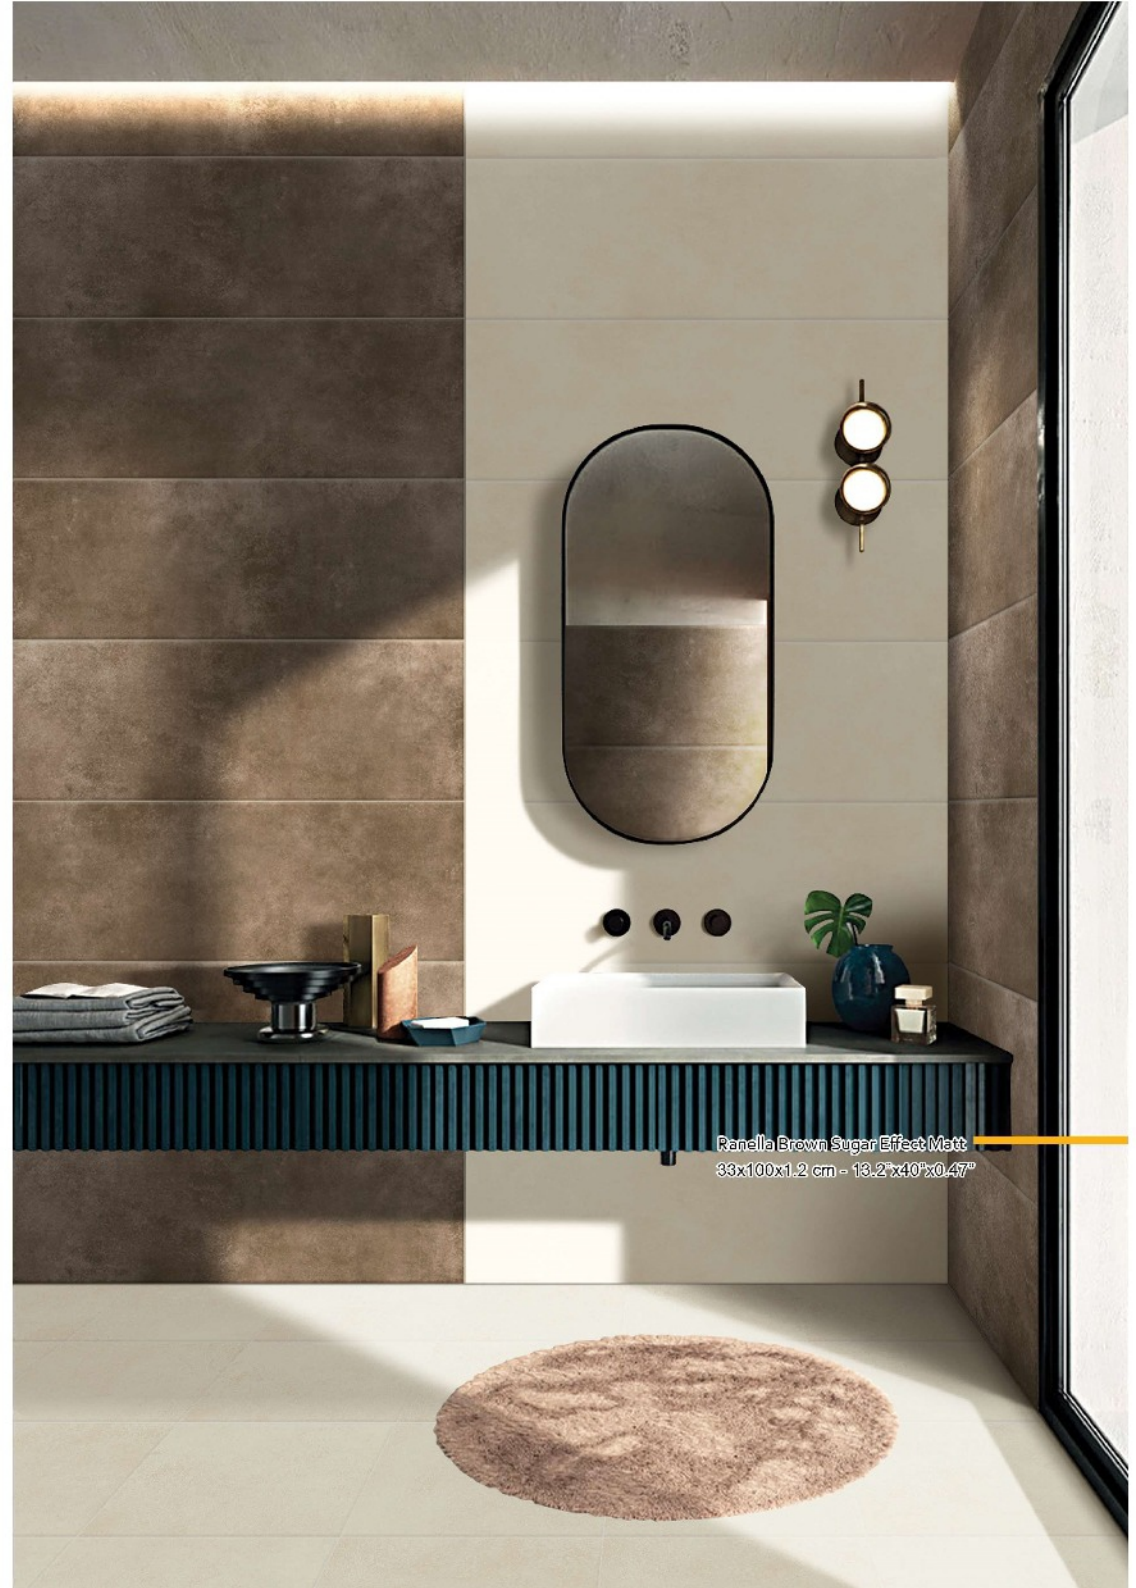

Ranella Brown Sugar Effect Matt
33x100x1.2 cm - 13.2"x40"x0.47"

Ranella Decor Brown Sugar Effect Matt
33x100x1.2 cm - 13.2"x40"x0.47"

Ranella Cream Sugar Effect Matt
33x100x1.2 cm - 13.2"x40"x0.47"

4 Face 2 Color 1 Decore