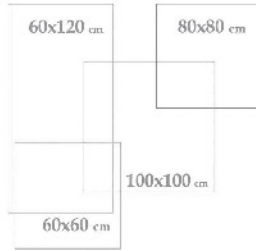

COLOR: Brown
POLISHED

Applicable Sizes

Haika Brown Polish
100x100x1.2 cm - 40"x40"x0.47"

2 Face

1Color

Haika Brown Polish
100x100x1.2 cm - 40"x40"x0.47"

Laster 100x100

40" x 40"

COLOR: Bony
POLISHED

Applicable Sizes

Manella Bony Polish
100x100x1.2 cm - 40"x40"x0.47"

3 Face

1 Color

Manella Bony Polish
100x100x1.2 cm - 40"x40"x0.47"

Nilee 100x100

40" x 40"

COLOR: White
POLISHED

Applicable Sizes

Nilee White Polish
100x100x1.2 cm - 40"x40"x0.47"

2 Face

1 Color

Nilee White Polish
100x100x1.2 cm - 40"x40"x0.47"

Paola

100x100
40" x 40"

COLOR: Cream
POLISHED

Applicable Sizes

Paola Cream Polish
100x100x1.2 cm - 40"x40"x0.47"

2 Face

1 Color

Paola Cream Polish
100x100x1.2 cm - 40"x40"x0.47"

Scut

100x100
40" x 40"