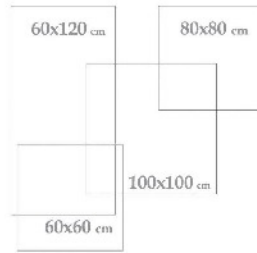

Avangard 60x120

24"x48"

COLOR: Metallic

MATT

Applicable Sizes