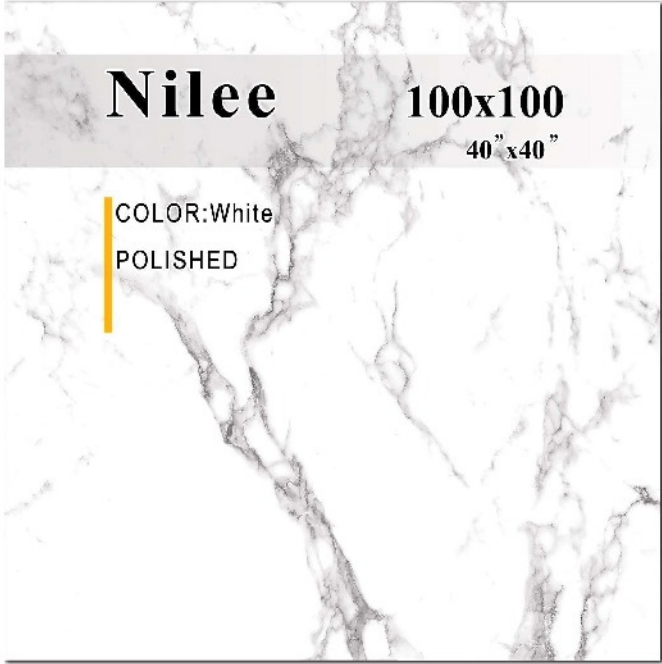

Nilee 100x100

40" x 40"

COLOR: White
POLISHED