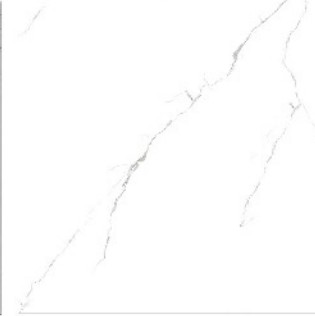

Makao White Glossy