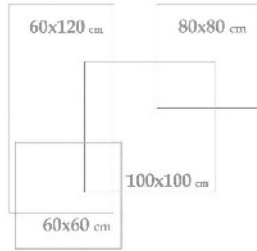

4 Face 1 Color

Adrina Beige Glossy
80x80x1.2 cm - 32"x32"x0.47"

Mallorca 80x80

32"x32"

COLOR: Gray
MATT

Applicable Sizes

Mallorca Beige Matt
80x80x1.2 cm - 32"x32"x0.47"

Mallorca Gray Decor Matt
80x80x1.2 cm - 32"x32"x0.47"

Mallorca Gray Matt
80x80x1.2 cm - 32"x32"x0.47"

4 Face 2 Color 1 Decor

Mallorca Gray Matt
80x80x1.2 cm - 32"x32"x0.47"

Nevada

80x80
32"x32"

COLOR: Gray

MATT

Applicable Sizes

Nevada Gray Matt

80x80x1.2 cm - 32"x32"x0.47"

Nevada Bony Matt

80x80x1.2 cm - 32"x32"x0.47"

2 Face 2 Color

Nevada Gray Matt
80x80x1.2 cm - 32"x32"x0.47"

North

80x80
32" x 32"

COLOR: White
POLISHED

Applicable Sizes

North White Full Polish
80x80x1.2 cm - 32"x32"x0.47"

3 Face 1 Color

North White Full Polish
80x80x1.2 cm - 32"x32"x0.47"

Shilda

80x80
32"x32"

COLOR: Light Gray