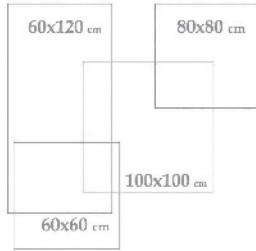

Scut

100x100
40" x 40"

COLOR: Bony
POLISHED

Applicable Sizes