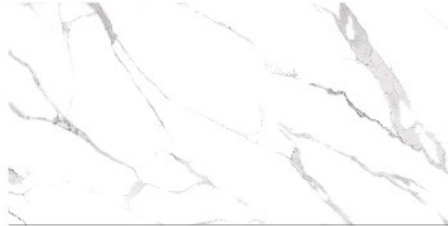

North White POLISH