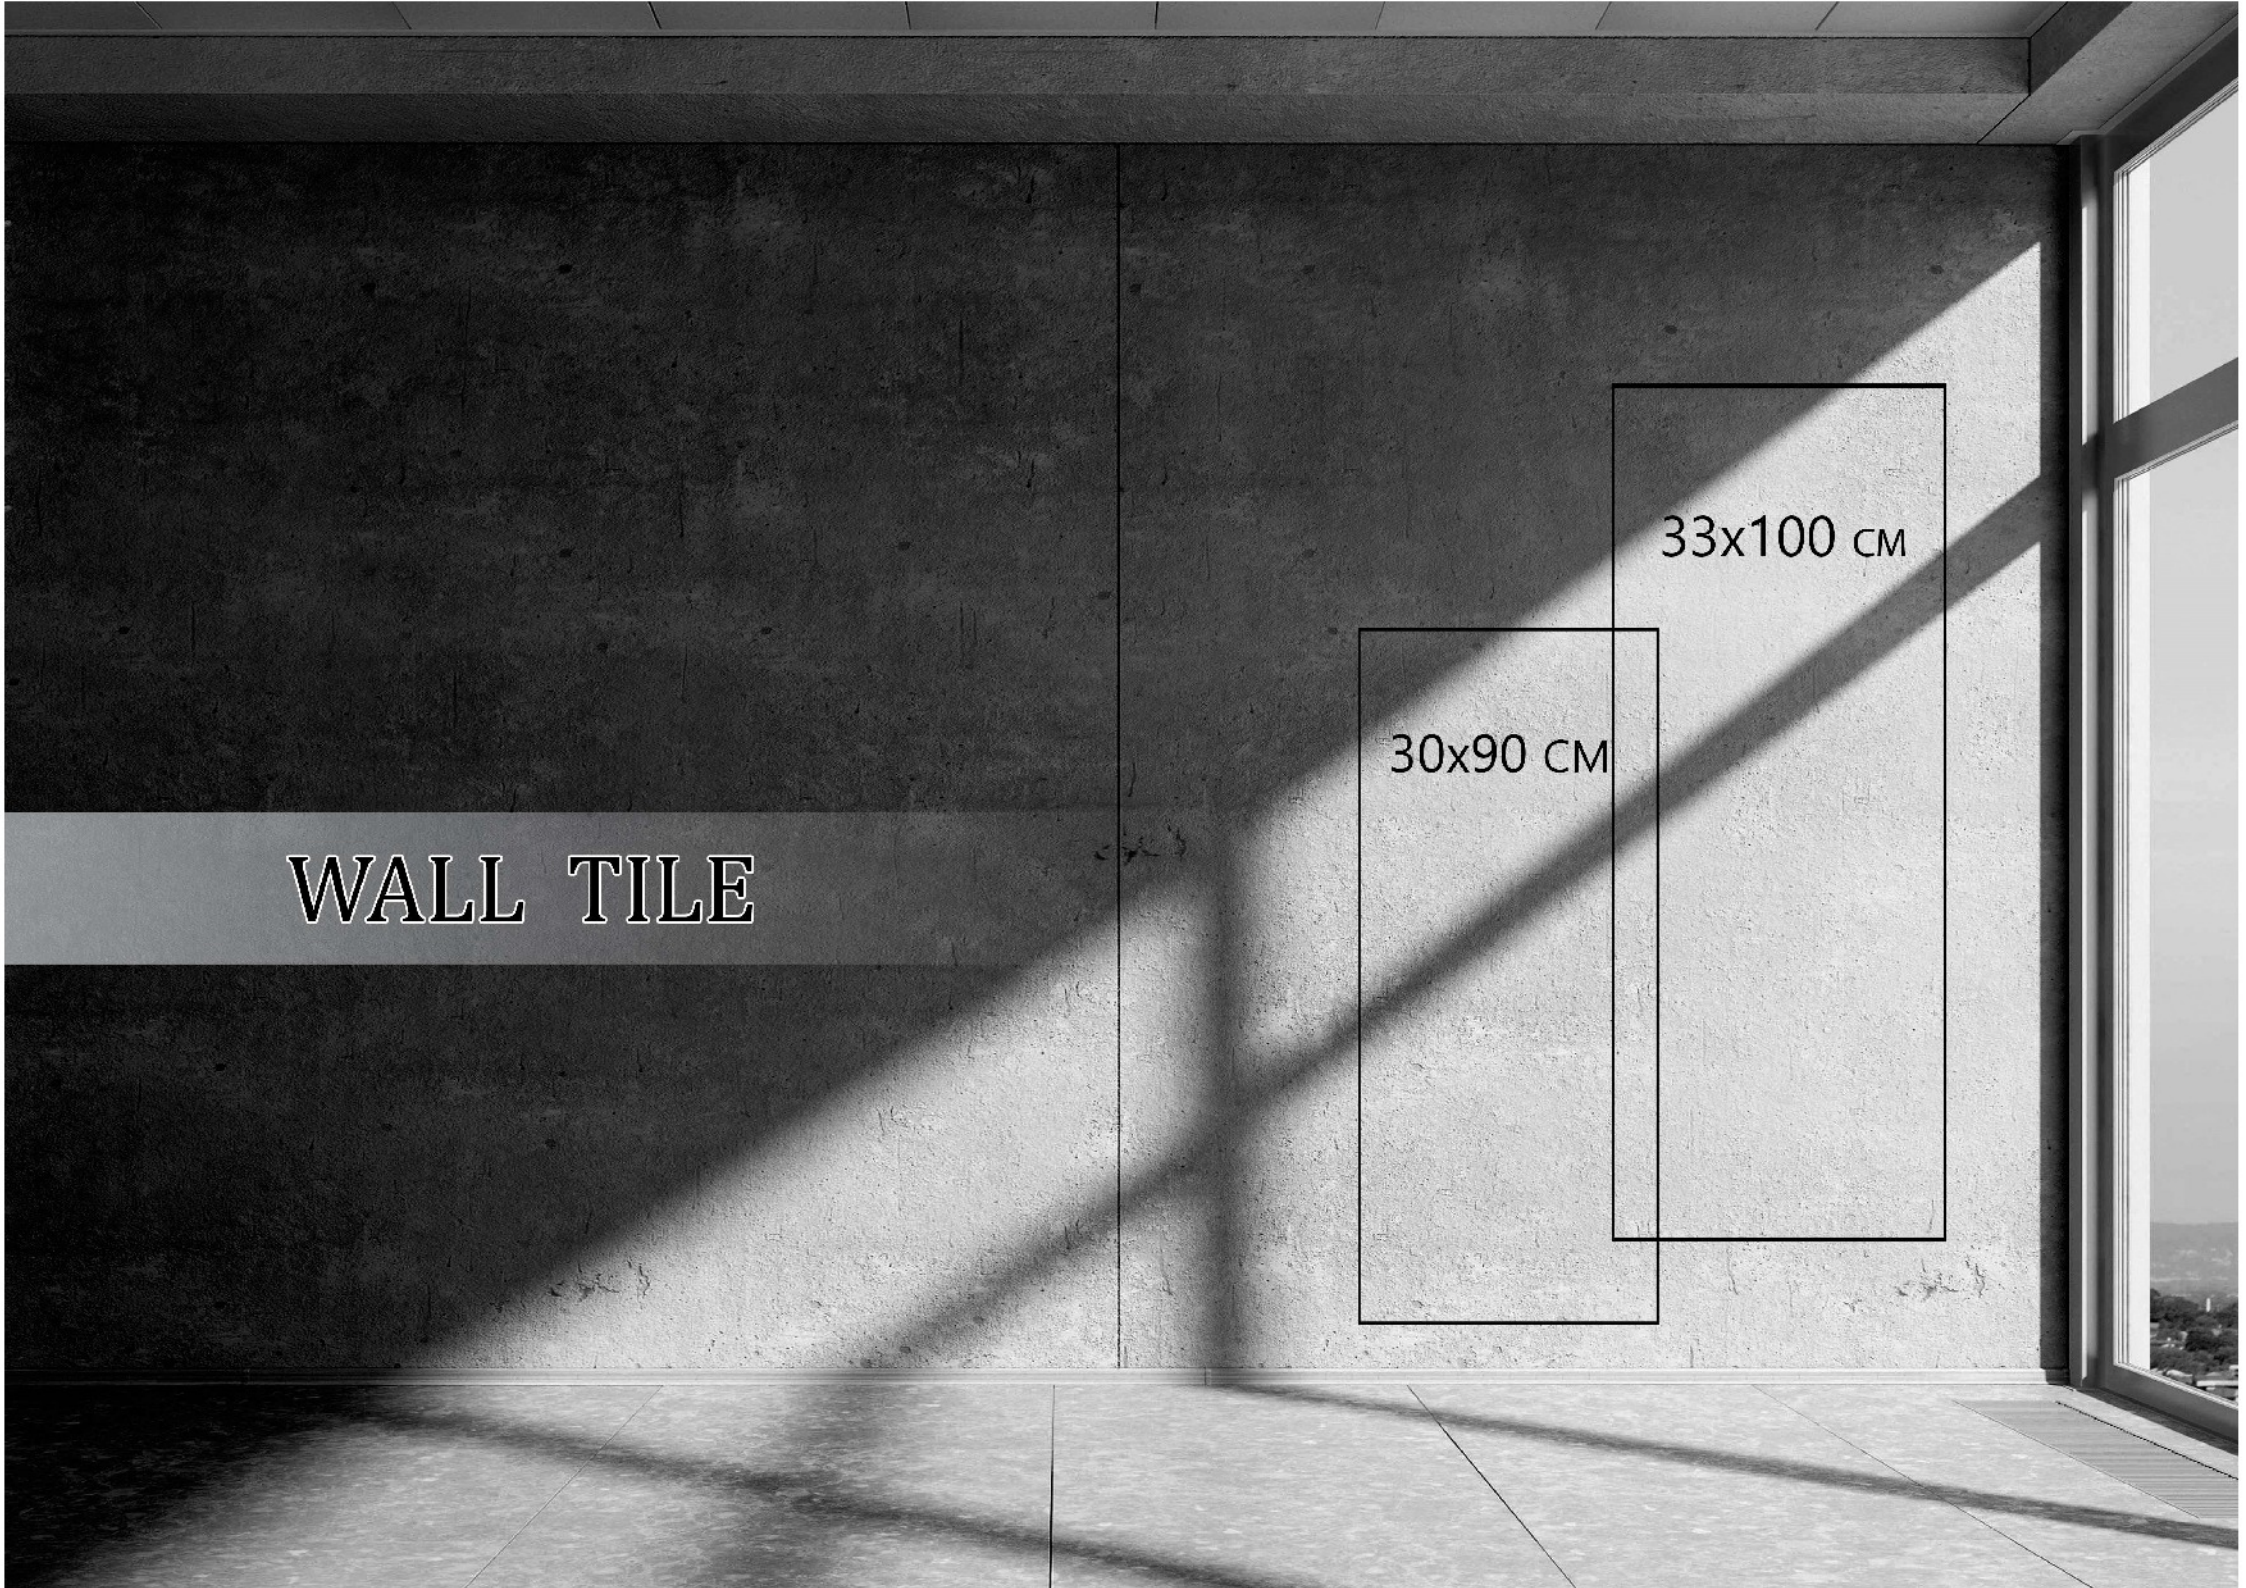

WALL TILE

30x90 CM

33x100 CM