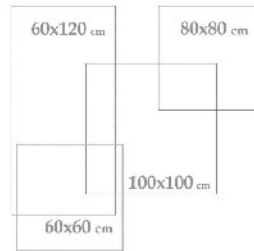

COLOR: Bony
POLISHED

Applicable Sizes

Manella Bony Polish
100x100x1.2 cm - 40"x40"x0.47"

3 Face

1 Color

Manella Bony Polish
100x100x1.2 cm - 40"x40"x0.47"

Nilee 100x100

40" x 40"

COLOR: White
POLISHED

Applicable Sizes

Nilee White Polish
100x100x1.2 cm - 40"x40"x0.47"

2 Face

1 Color

Nilee White Polish
100x100x1.2 cm - 40"x40"x0.47"

Paola

100x100
40" x 40"

COLOR: Cream
POLISHED

Applicable Sizes

Paola Cream Polish
100x100x1.2 cm - 40"x40"x0.47"

2 Face

1 Color

Paola Cream Polish
100x100x1.2 cm - 40"x40"x0.47"

Scut

100x100
40" x 40"

40" x 40"

COLOR: Cream

POLISHED

Applicable Sizes

Tiana Cream Polish
100x100x1.2 cm - 40"x40"x0.47"

1 Face

1 Color

Tiana Cream Polish
100x100x1.2 cm - 40"x40"x0.47"