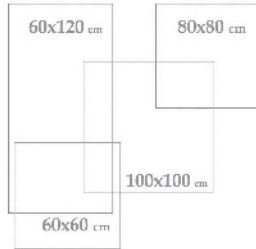

COLOR: Brown
POLISHED

Applicable Sizes

Haika Brown Polish
100x100x1.2 cm - 40"x40"x0.47"

2 Face

1Color

Haika Brown Polish
100x100x1.2 cm - 40"x40"x0.47"

Laster 100x100

40" x 40"

COLOR: Bony
POLISHED

Applicable Sizes

Laster Bony Polish
100x100x1.2 cm - 40"x40"x0.47"

3 Face

1 Color

Laster Bony Polish
100x100x1.2 cm - 40"x40"x0.47"

Manella 100x100

40" x 40"

COLOR: Bony
POLISHED

Applicable Sizes

Manella Bony Polish
100x100x1.2 cm - 40"x40"x0.47"

3 Face

1 Color

Manella Bony Polish
100x100x1.2 cm - 40"x40"x0.47"

Nilee 100x100

40" x 40"

COLOR: White
POLISHED

Applicable Sizes

Nilee White Polish
100x100x1.2 cm - 40"x40"x0.47"

2 Face

1 Color

Nilee White Polish
100x100x1.2 cm - 40"x40"x0.47"

Paola

100x100
40" x 40"