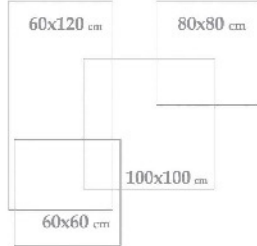

COLOR: White
POLISHED

Applicable Sizes

Nilee White Polish
100x100x1.2 cm - 40"x40"x0.47"

2 Face

1 Color

Nilee White Polish
100x100x1.2 cm - 40"x40"x0.47"

Paola

100x100
40" x 40"

COLOR: Cream
POLISHED

Applicable Sizes

Paola Cream Polish
100x100x1.2 cm - 40"x40"x0.47"

2 Face

1 Color

Paola Cream Polish
100x100x1.2 cm - 40"x40"x0.47"

Scut

100x100
40" x 40"

40" x 40"

COLOR: Cream

POLISHED

Applicable Sizes

Tiana Cream Polish
100x100x1.2 cm - 40"x40"x0.47"

1 Face

1 Color

Tiana Cream Polish
100x100x1.2 cm - 40"x40"x0.47"

Viper

100x100
40"x40"

COLOR: Gray
POLISHED

Applicable Sizes

Viper Gray Polished
100x100x1.2 cm - 40"x40"x0.47"

3 Face

1 Color

Viper Gray Polished
100x100x1.2 cm - 40"x40"x0.47"