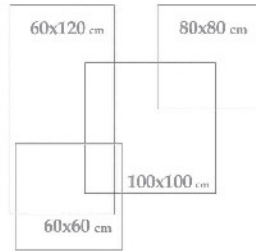

PORCELAIN TILE

Alberta 100x100

40"x40"

COLOR: Light Gray

MATT

Applicable Sizes

Alberta Light Gray Matt
100x100x1.2 cm - 40"x40"x0.47"

3 Face

1 Color

Alberta Light Gray Matt
100x100x1.2 cm - 40"x40"x0.47"

Atrisa 100x100

40" x 40"

COLOR: Gray
POLISHED

Applicable Sizes

Atrisa Beige Polish
100x100x1.2 cm - 40"x40"x0.47"

Atrisa Gray Polish
100x100x1.2 cm - 40"x40"x0.47"

80x80 cm

100x100 cm

60x60 cm

Betoni gray Matt
100x100x1.2 cm - 40"x40"x0.47"

1 Face

Betoni gray Matt
100x100x1.2 cm - 40"x40"x0.47"

Haika 100x100

40" x 40"

COLOR: White
POLISHED

Applicable Sizes

Nilee White Polish
100x100x1.2 cm - 40"x40"x0.47"

2 Face

1 Color

Nilee White Polish
100x100x1.2 cm - 40"x40"x0.47"

Paola

100x100
40" x 40"