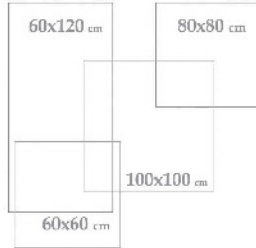

PORCELAIN TILE

Alberta 100x100

40"x40"

COLOR: Light Gray

MATT

Applicable Sizes

Alberta Light Gray Matt
100x100x1.2 cm - 40"x40"x0.47"

3 Face

1 Color

Alberta Light Gray Matt
100x100x1.2 cm - 40"x40"x0.47"

Atrisa 100x100

40" x 40"

COLOR: Gray
POLISHED

Applicable Sizes

Atrisa Beige Polish
100x100x1.2 cm - 40"x40"x0.47"

Atrisa Gray Polish
100x100x1.2 cm - 40"x40"x0.47"

80x80 cm

100x100 cm

60x60 cm

Betoni gray Matt
100x100x1.2 cm - 40"x40"x0.47"

1 Face

Betoni gray Matt
100x100x1.2 cm - 40"x40"x0.47"

Haika 100x100

40" x 40"

COLOR: Brown
POLISHED

Applicable Sizes

Haika Brown Polish
100x100x1.2 cm - 40"x40"x0.47"

2 Face

1Color

Haika Brown Polish
100x100x1.2 cm - 40"x40"x0.47"

Laster 100x100

40" x 40"