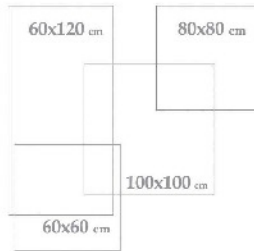

COLOR: White
POLISHED

Applicable Sizes

Nilee White Polish
100x100x1.2 cm - 40"x40"x0.47"

2 Face

1 Color

Nilee White Polish
100x100x1.2 cm - 40"x40"x0.47"

Paola

100x100
40" x 40"

COLOR: Cream
POLISHED

Applicable Sizes

Paola Cream Polish
100x100x1.2 cm - 40"x40"x0.47"

2 Face

1 Color

Paola Cream Polish
100x100x1.2 cm - 40"x40"x0.47"

Scut

100x100
40" x 40"

COLOR: Bony
POLISHED

Applicable Sizes

Scut Bony Polish
100x100x1.2 cm - 40"x40"x0.47"

3 Face

1 Color

Scut Bony Polish
100x100x1.2 cm - 40"x40"x0.47"

Tiana

100x100

40" x 40"

COLOR: Cream

POLISHED

Applicable Sizes

Tiana Cream Polish
100x100x1.2 cm - 40"x40"x0.47"

1 Face

1 Color

Tiana Cream Polish
100x100x1.2 cm - 40"x40"x0.47"