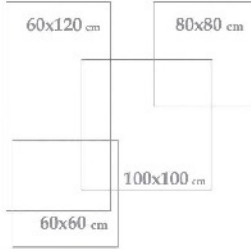

COLOR: Cream
POLISHED

Applicable Sizes

Paola Cream Polish
100x100x1.2 cm - 40"x40"x0.47"

2 Face

1 Color

Paola Cream Polish
100x100x1.2 cm - 40"x40"x0.47"

Scut

100x100
40" x 40"

Applicable Sizes

Blanco Bony Polish
60x120x1.2 cm - 24"x48"x0.47"

3 Face

1 Color

Blanco Bony Polish
60x120x1.2 cm - 24"x48"x0.47"

Ice Berg 60x120

24"x48"

COLOR: Bony
POLISHED

Applicable Sizes

Iceberg Bony Polish
60x120x1.2 cm - 24"x48"x0.47"

2 Face

1 Color

Iceberg Bony Polish
60x120x1.2 cm - 24"x48"x0.47"

Kayla

60x120
24"x48"

COLOR: White
POLISHED

Applicable Sizes

Kayla White Polish
60x120x1.2 cm - 24"x48"x0.47"

3 Face

1 Color

Kayla White Polish
60x120x1.2 cm - 24"x48"x0.47"

Avangard 60x120

24"x48"

COLOR: Metallic